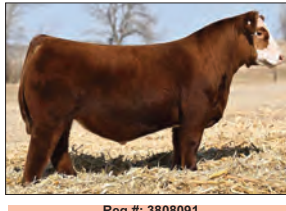

WC Bet On Red

Sire: W/C Fort Knox
Dam: W/C Angel 7113 by Relentless

CE	BW	WW	YW	Mk	Marb	RE	API
13	.5	80	113	23	.29	1.14	136

Griswold's, OK red bull purchase at the 2021 Werning Bull sale! Check out his detailed notes on our site and you'll love how BET on RED came to the G-. Added profile & look with squishy joints is in! homo polled $150

Reg #: 3808091